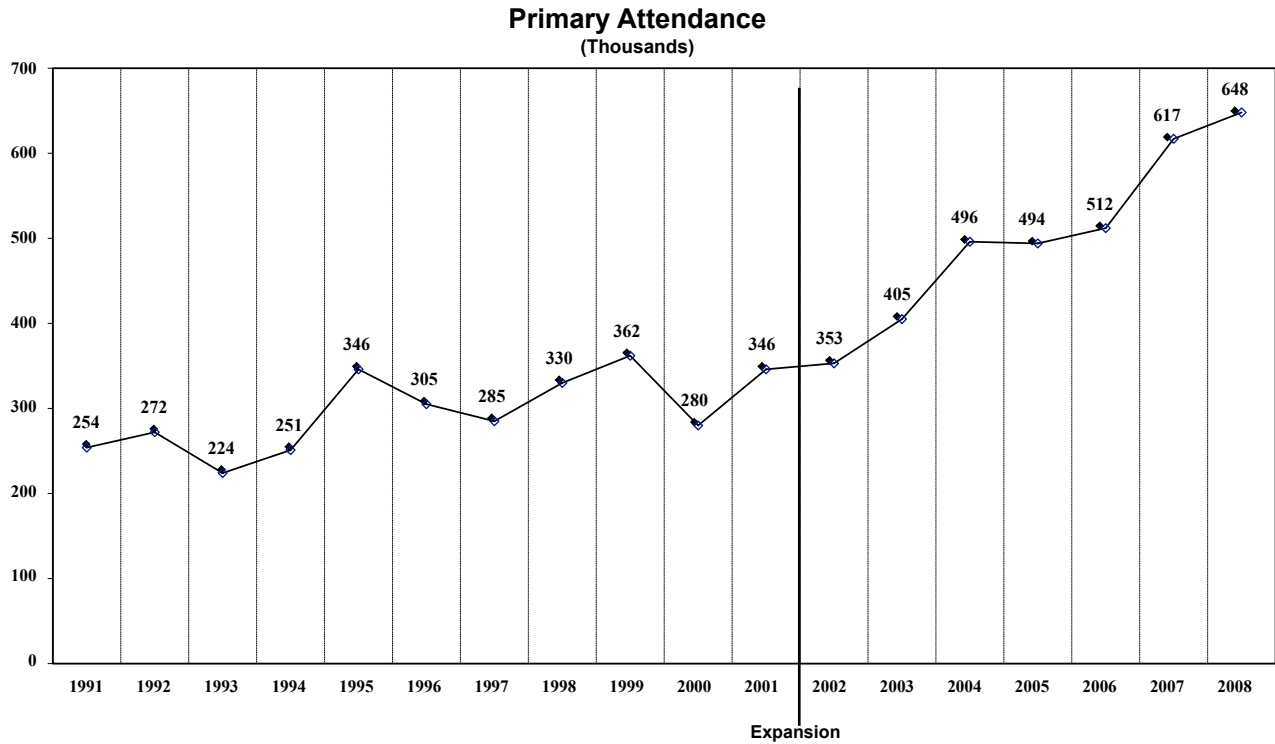

San Diego Convention Center Historical Economic Impact - FY1991 to FY2008

San Diego Convention Center Historical Direct Attendee Spending - FY1991 to FY2008

San Diego Convention Center Historical Hotel Room Nights - FY1991 to FY2008

San Diego Convention Center Historical Total Taxes - FY1991 to FY2008

San Diego Convention Center Historical Primary Attendance - FY1991 to FY2008

San Diego Convention Center Historical Exhibit Hall Occupancy - FY1991 to FY2008