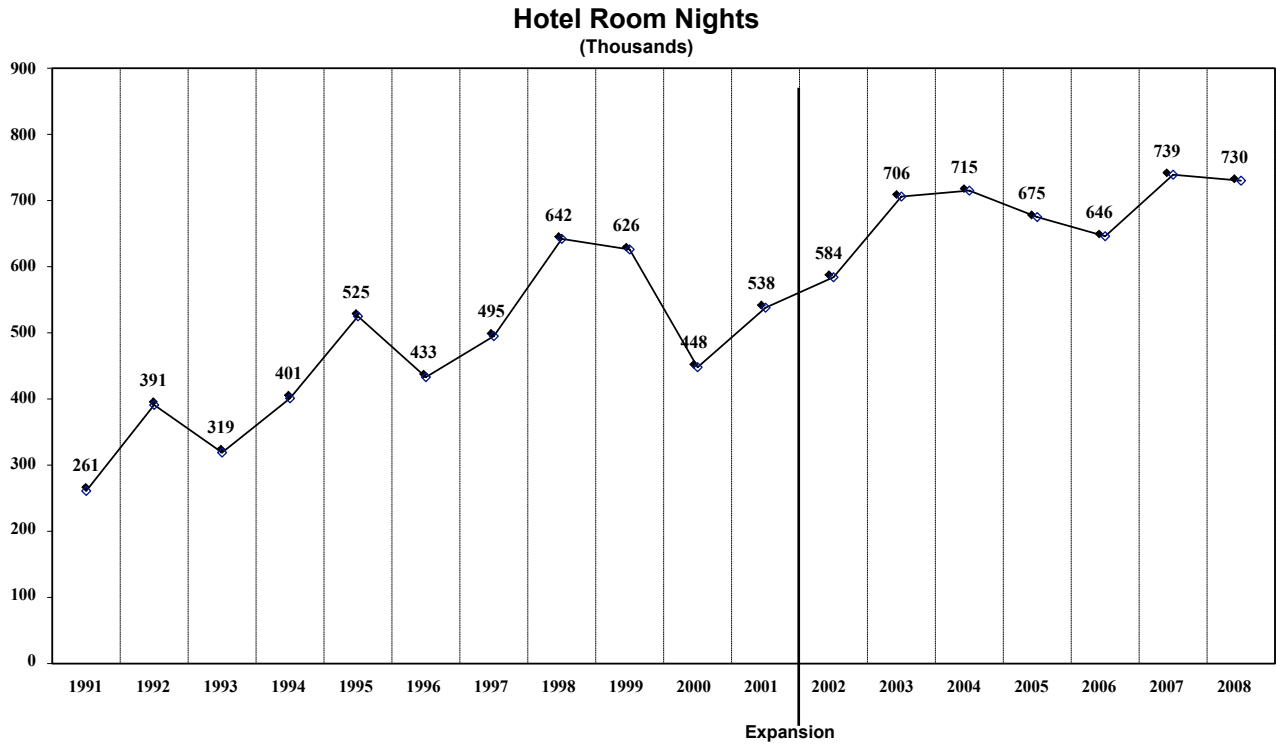

San Diego Convention Center Historical Economic Impact - FY1991 to FY2008

San Diego Convention Center Historical Direct Attendee Spending - FY1991 to FY2008

San Diego Convention Center Historical Hotel Room Nights - FY1991 to FY2008

San Diego Convention Center Historical Total Taxes - FY1991 to FY2008

San Diego Convention Center Historical Primary Attendance - FY1991 to FY2008

San Diego Convention Center Historical Exhibit Hall Occupancy - FY1991 to FY2008